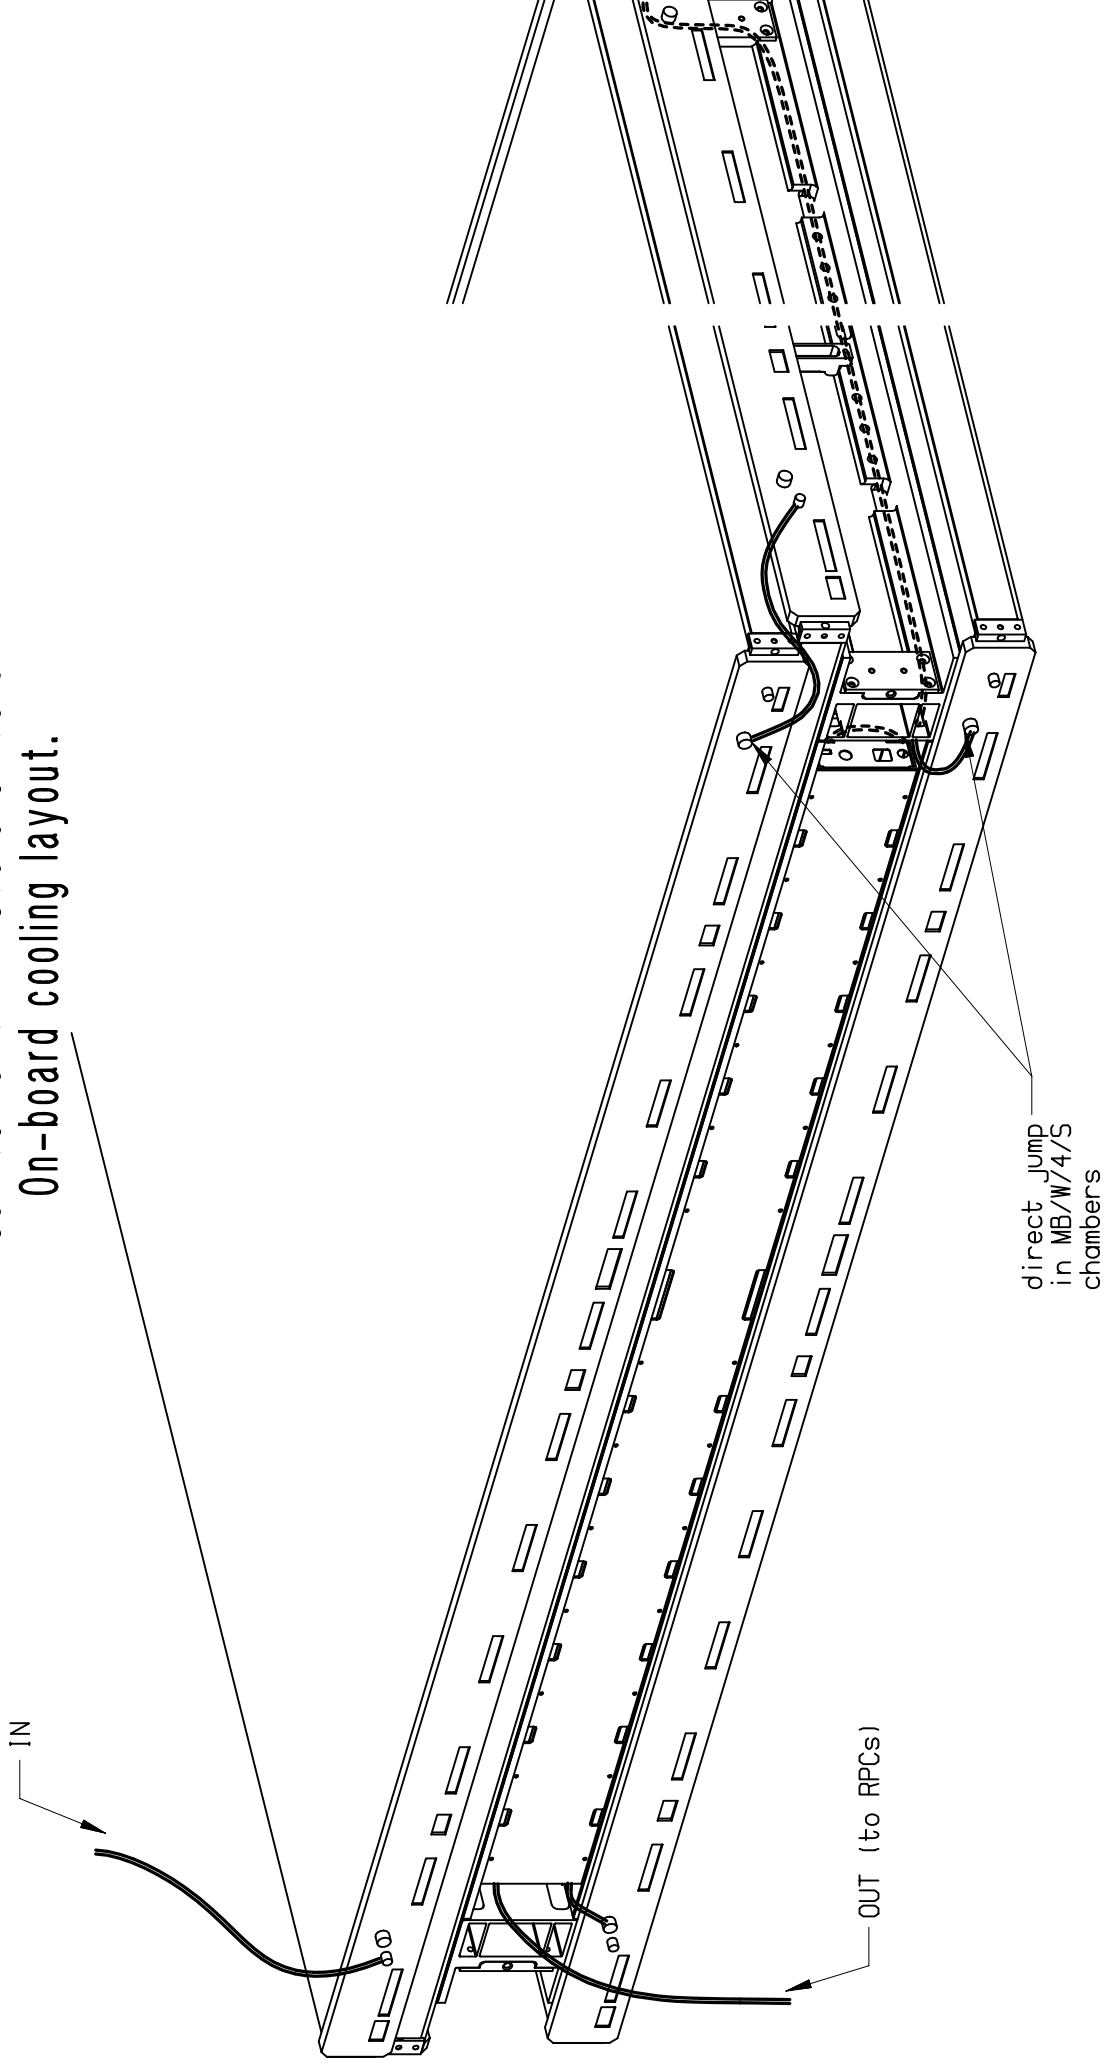

Muon barrel drift tube chambers.
On-board cooling layout.

MBDT on-board cooling - serial piping
(e.g. chamber with right accessible corner)

Muon barrel drift tube chambers.
On-board cooling layout.

MBDT on-board cooling - serial piping
(e.g. chamber with left accessible corner)