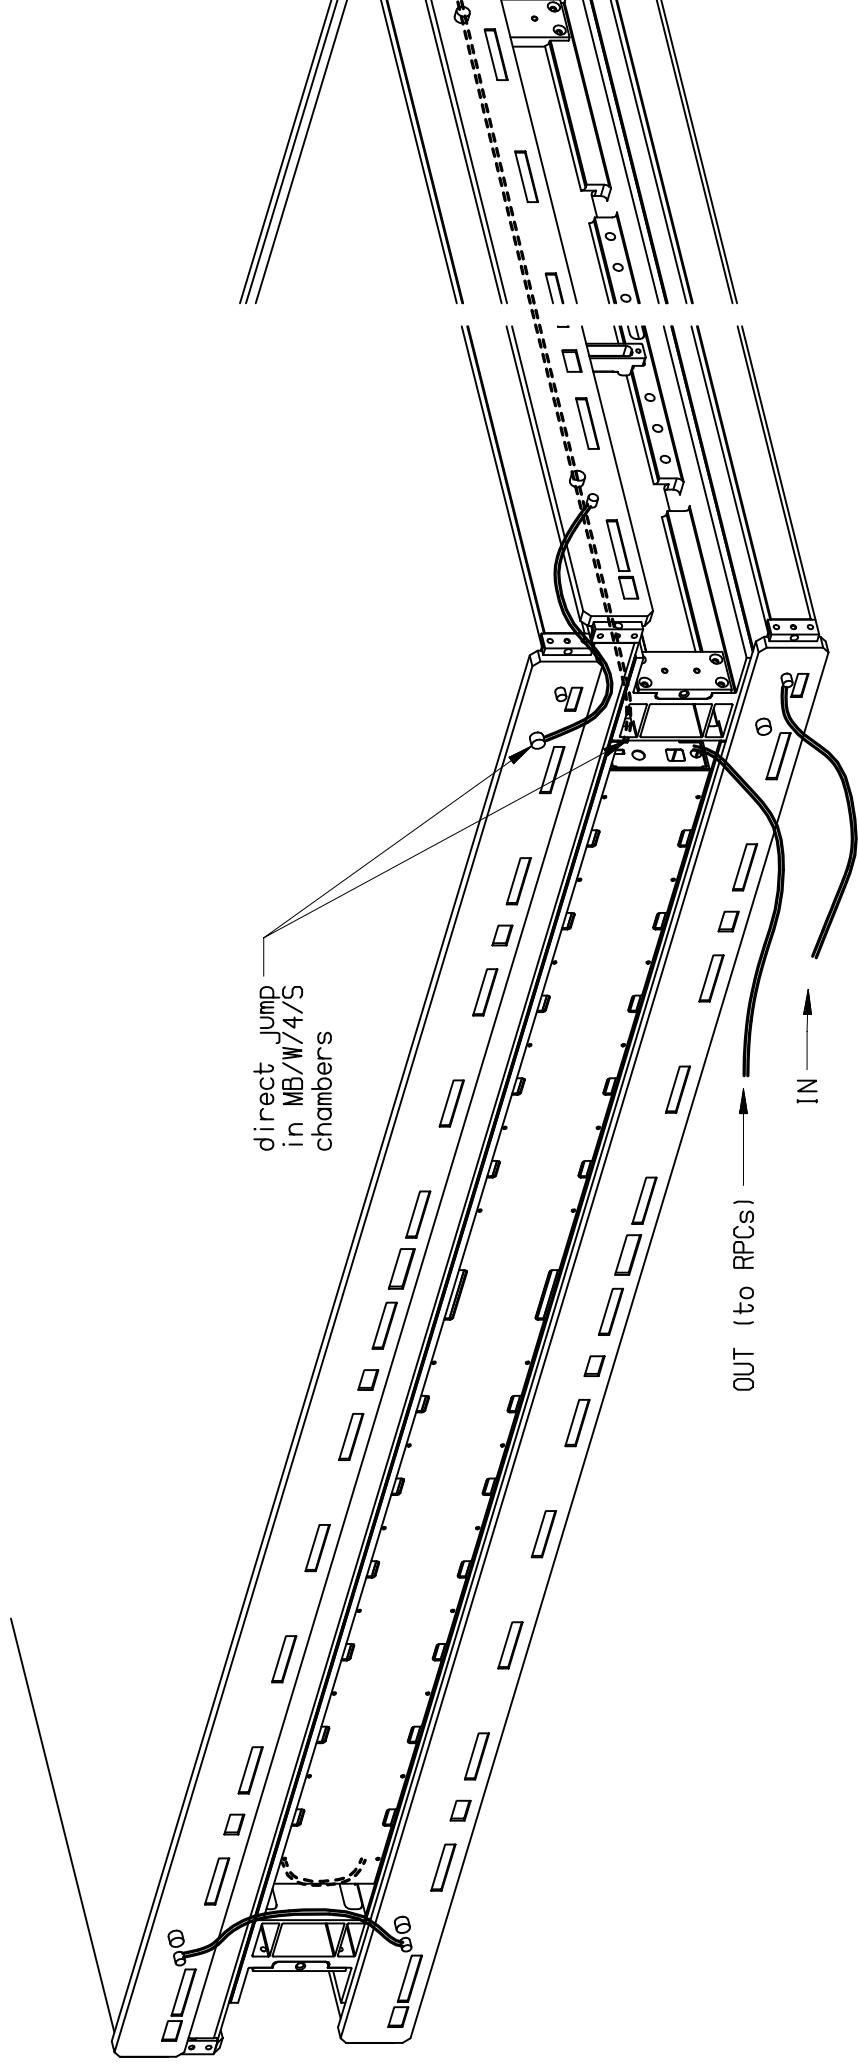

Muon barrel drift tube chambers.
On-board cooling layout.

MBDT on-board cooling - serial piping
(e.g. chamber with right accessible corner)

Muon barrel drift tube chambers.
On-board cooling layout.

MBDT on-board cooling - serial piping
(e.g. chamber with left accessible corner)