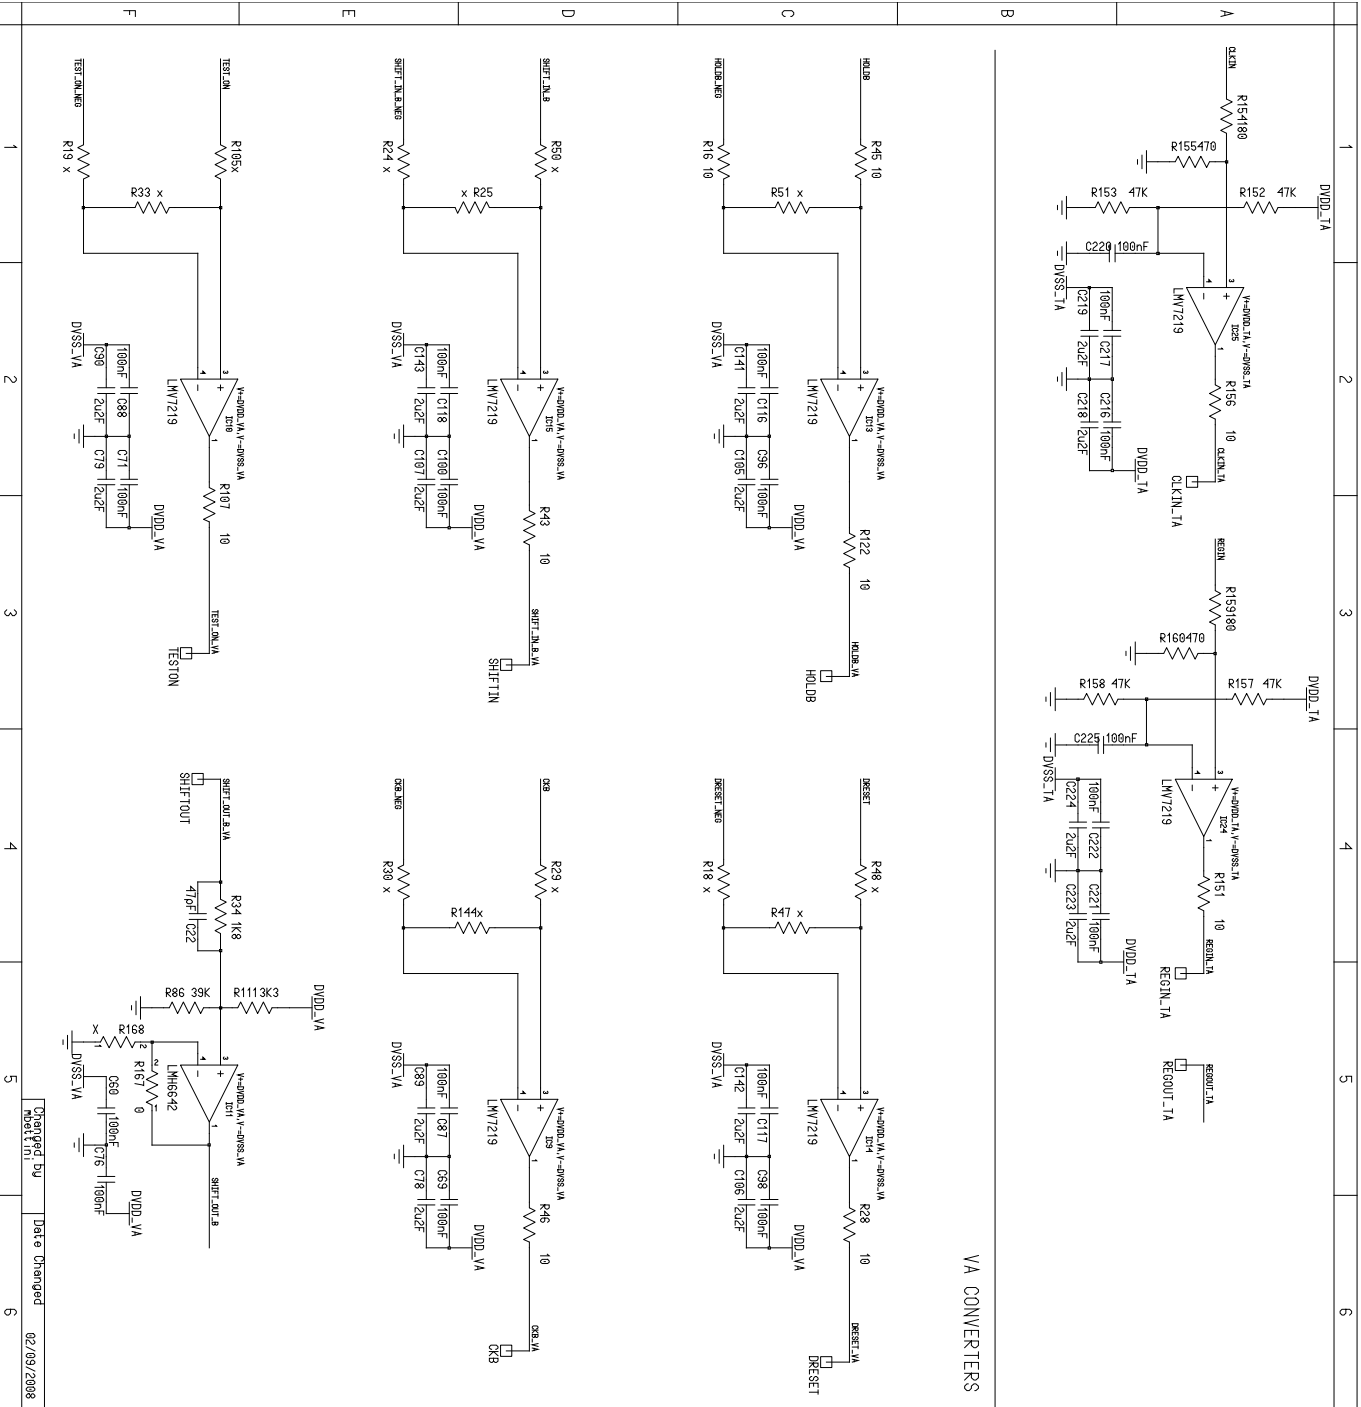

1	2	3	4	5	6	7	8
Changed by Date Changed 02/09/2008 Time Changed 07:30 EXOTIC_VA.e_MVP Version 1 INFN Soc. di PADOVA S139 Rev. Drawn: HA03002 Sheet 4 of 4