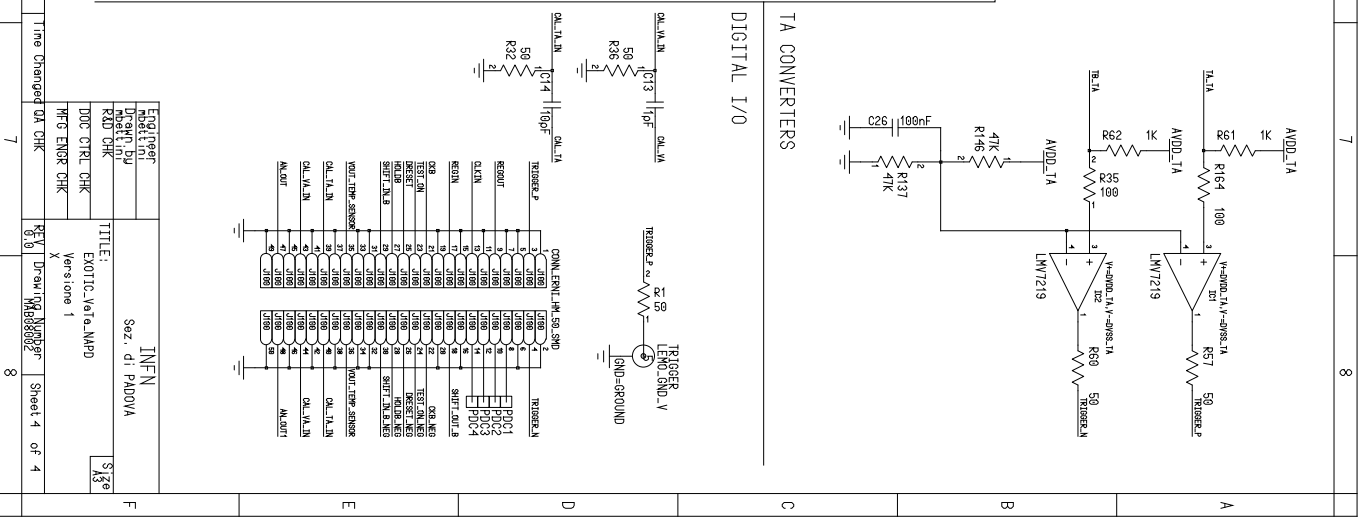

1	2	3	4	5	6	7	8
Changed by Date Changed 02/09/2008 Time Changed 07:30 EXOTIC_VA.e_MVP Version 1 INFN Soc. di PADOVA S139 Rev. Drawn: HA03002 Sheet 4 of 4