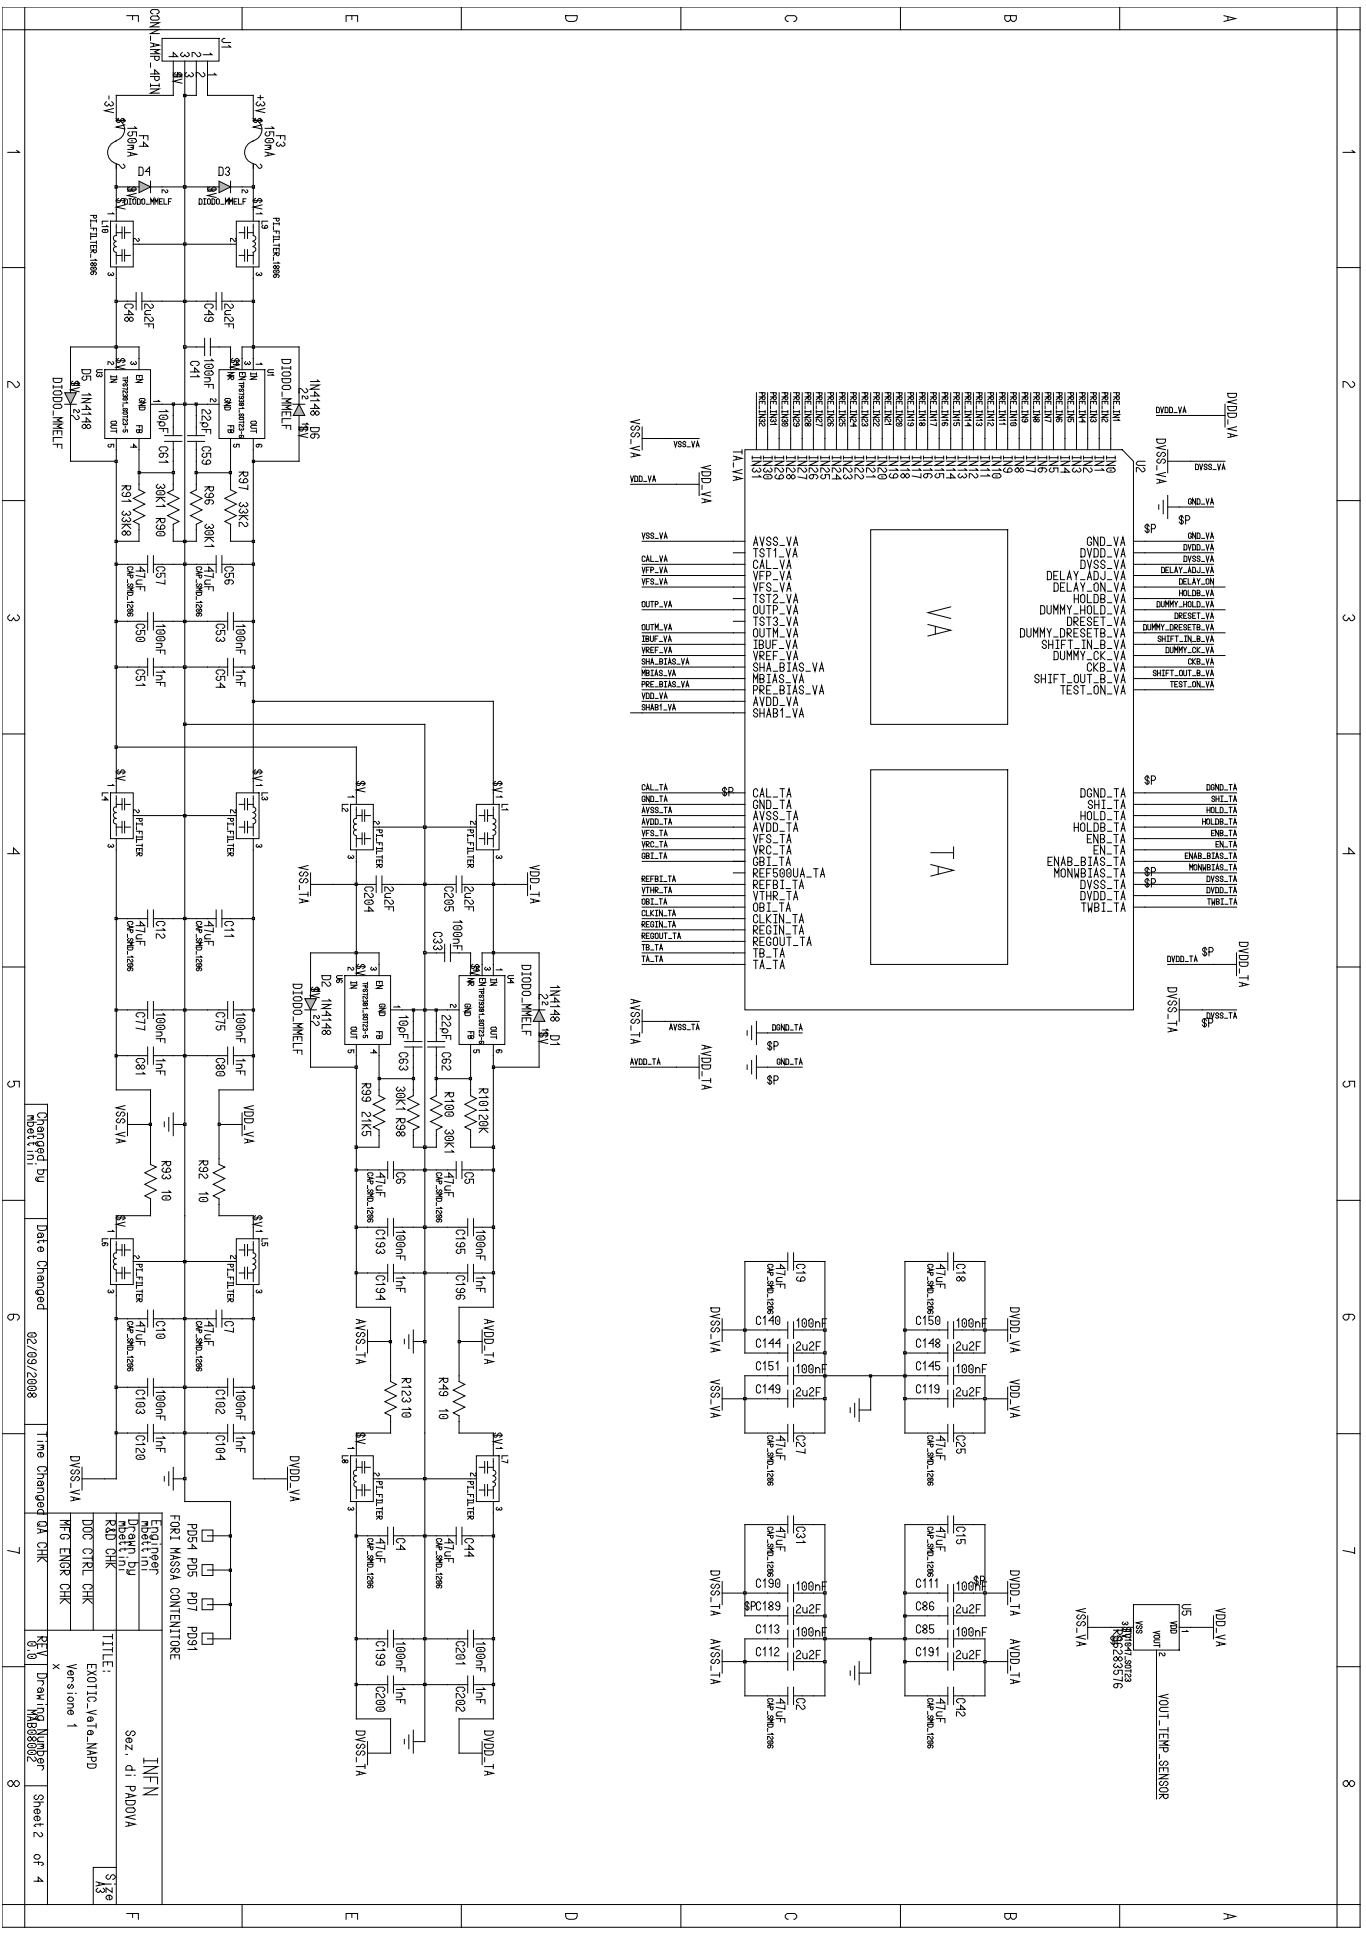

Legend	INFN
Drawn by	Saz. di: PADOVA
Check by	
DOC CTRL CHK	
HF0 ENDR CHK	
REV	1
Drawn by	MA808002
Sheet 1	of 4

Changed by	Date Changed	Time Changed
MA808002	02/09/2008	

Changed by Date Changed 02/09/2008 Time Changed 04:00:00 Sheet 2 of 4

REV: 9.0

Drawn: HAD8002

Version: 1

EXOTIC: Va a-MAPD

DOC CTRL CHK

HW0 ENDR CHK

FOR54 POS: P07, P09, P10

FORE MASS CONVENTIORE

INFN

Sz: d: PADOVA

Version: 1

VA ANALOG OUTPUT

VA BIAS

1 2 3 4 5 6 7 8

TA BIAS

1 2 3 4 5 6 7 8