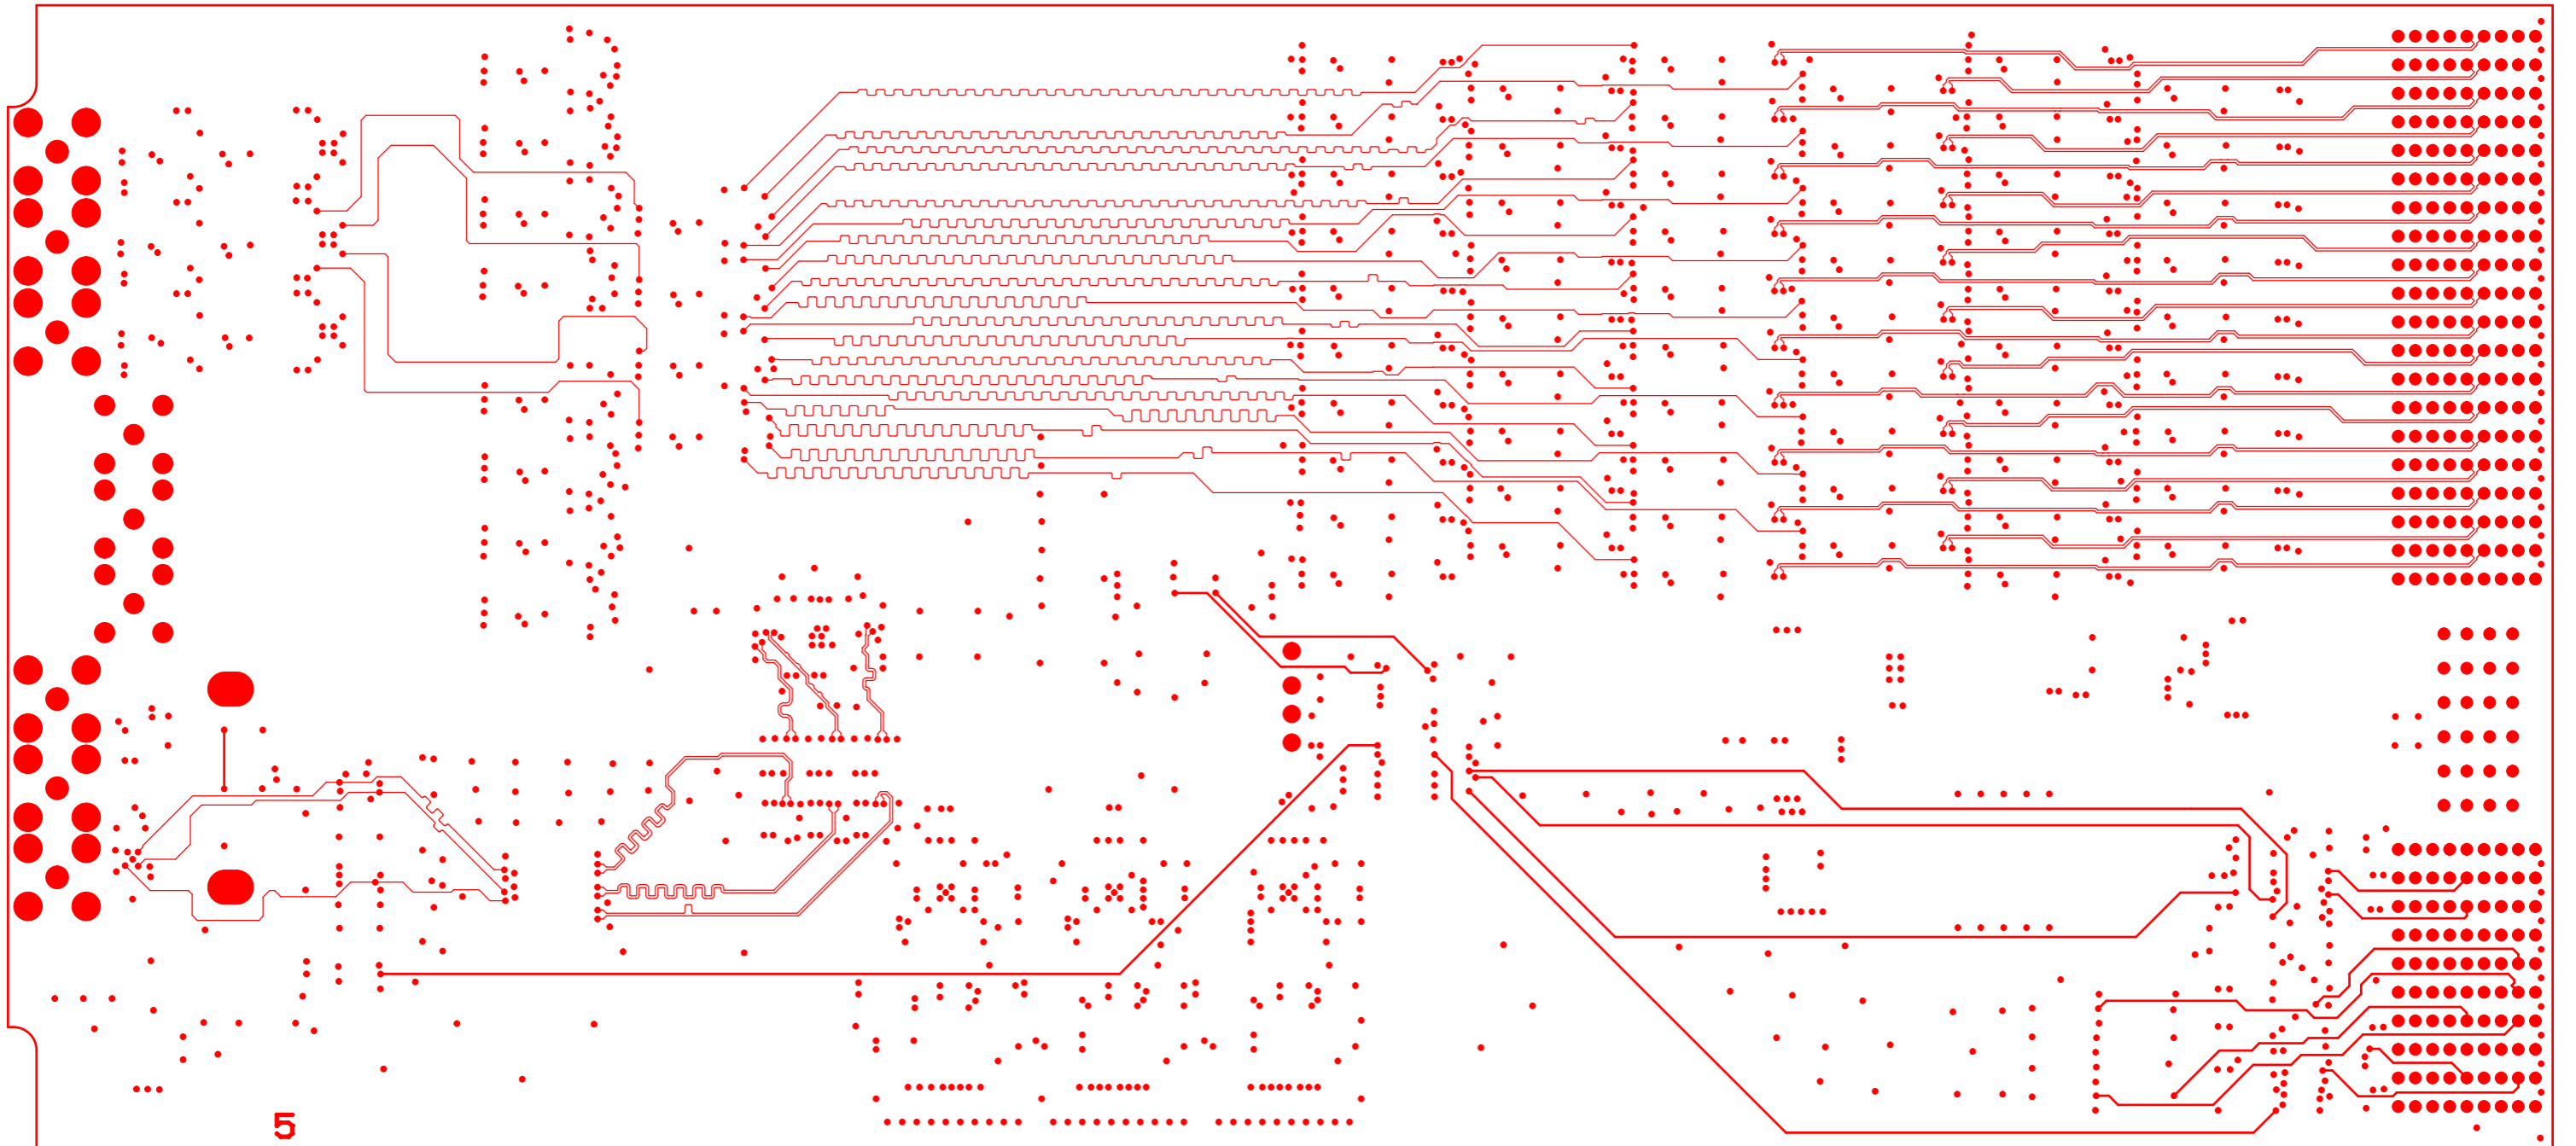

MAB12011 Sum-board v2.0

### THRESHOLD

DIRECT LINES  
 STRETCHED LINES  
 A B C