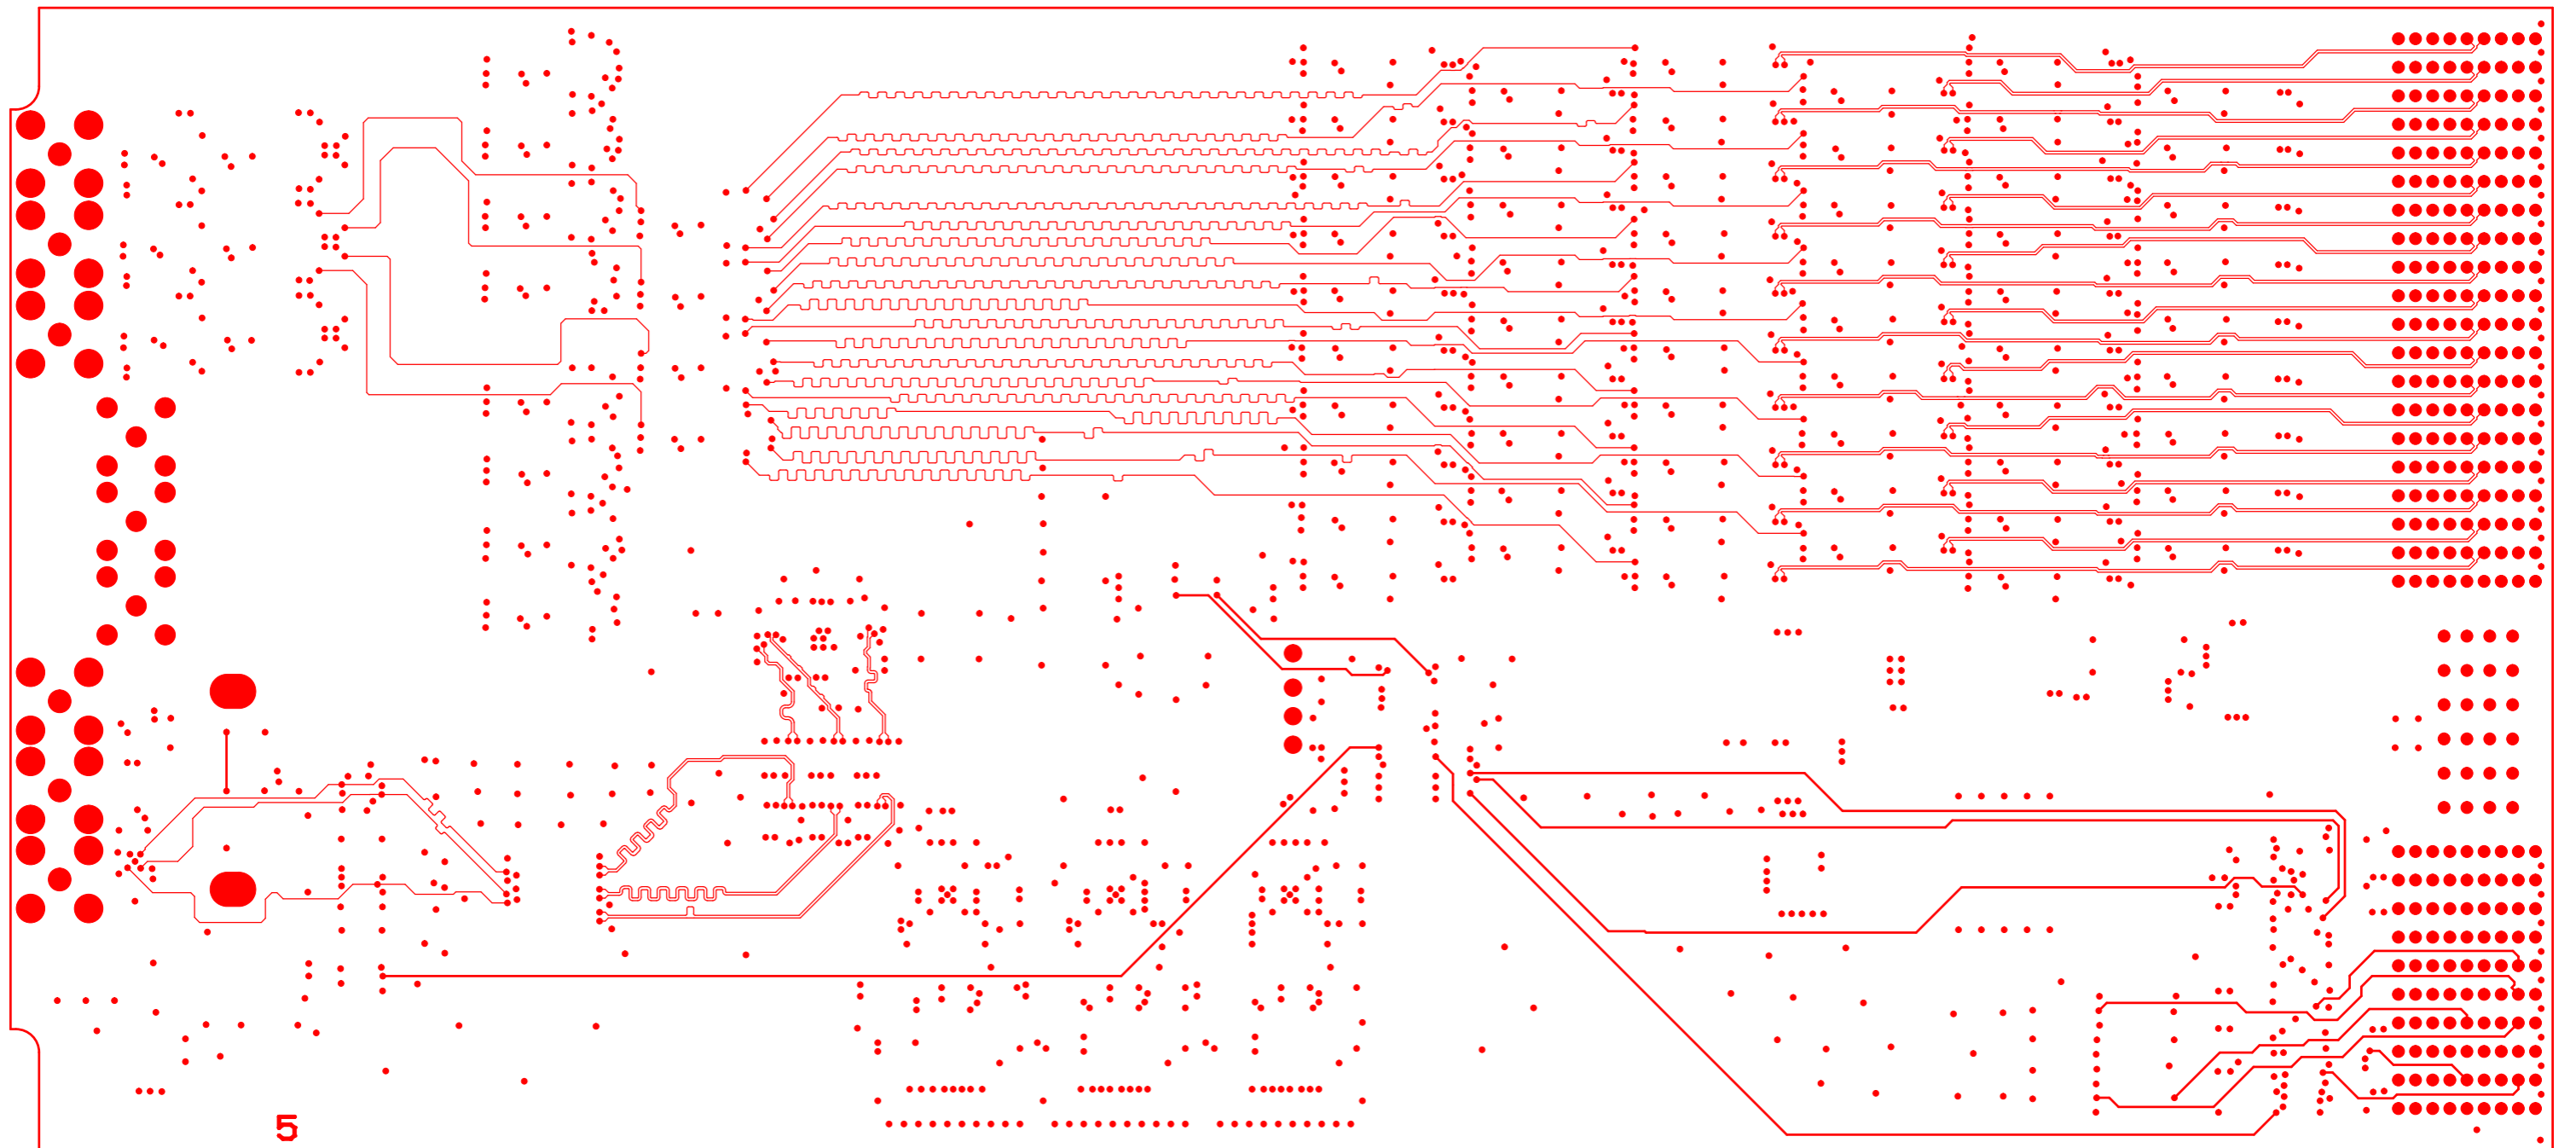

MAB13001 Sum-board v2.1

+

1

+

9

THRESHOLD

DIRECT LINES
 STRETCHED LINES
 A B C