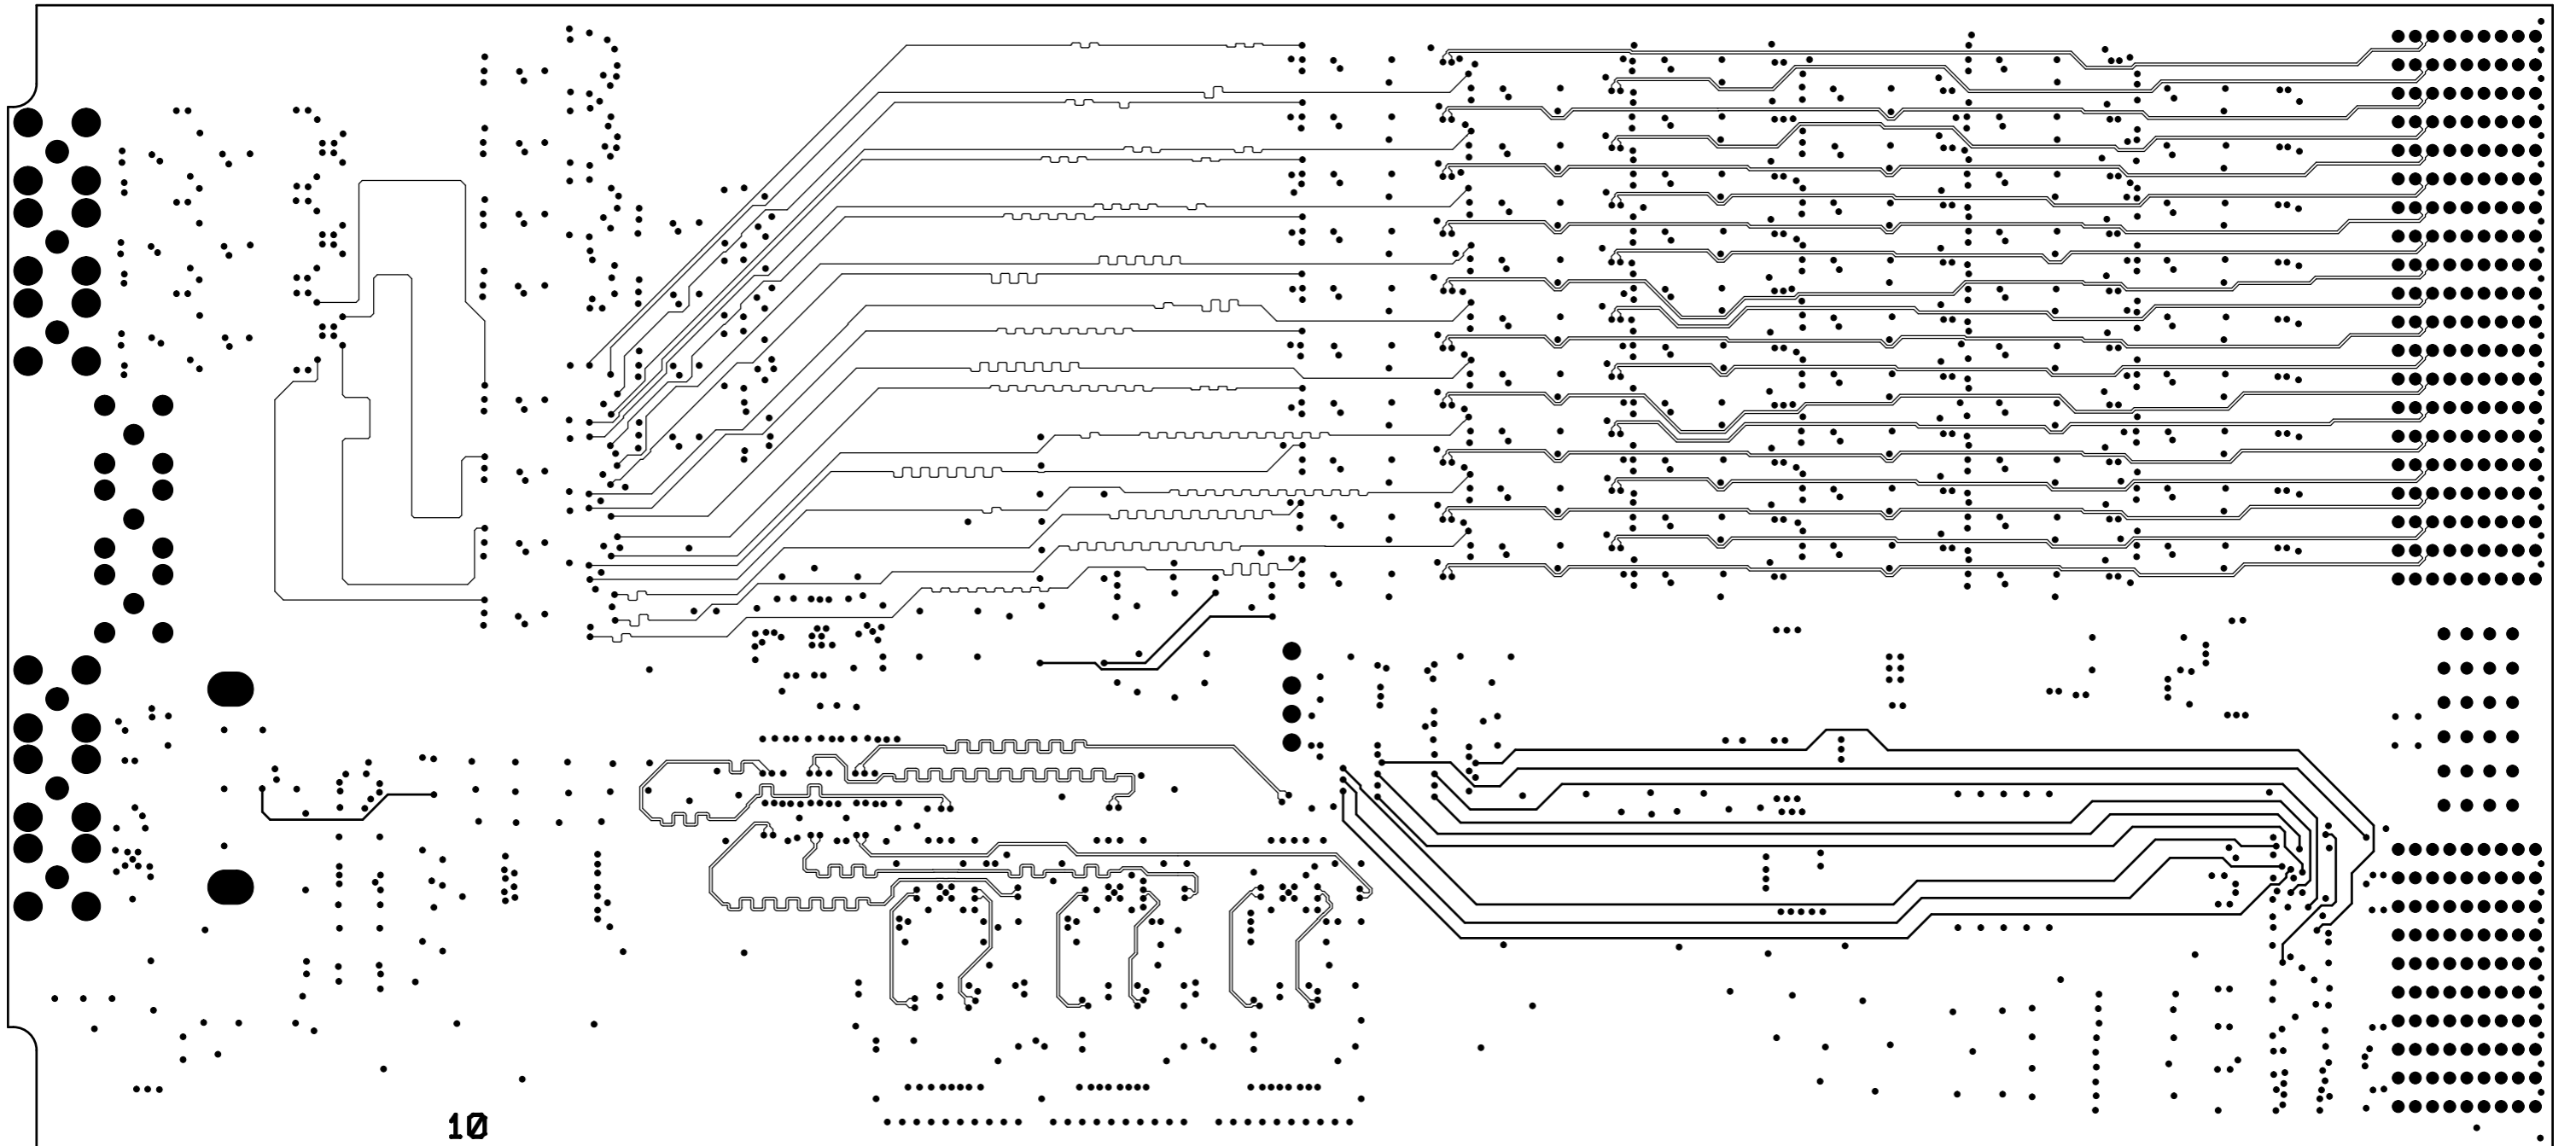

MAB13001 Sum-board v2.1

+

1

+

THRESHOLD

DIRECT LINES
 STRETCHED LINES
 A B C