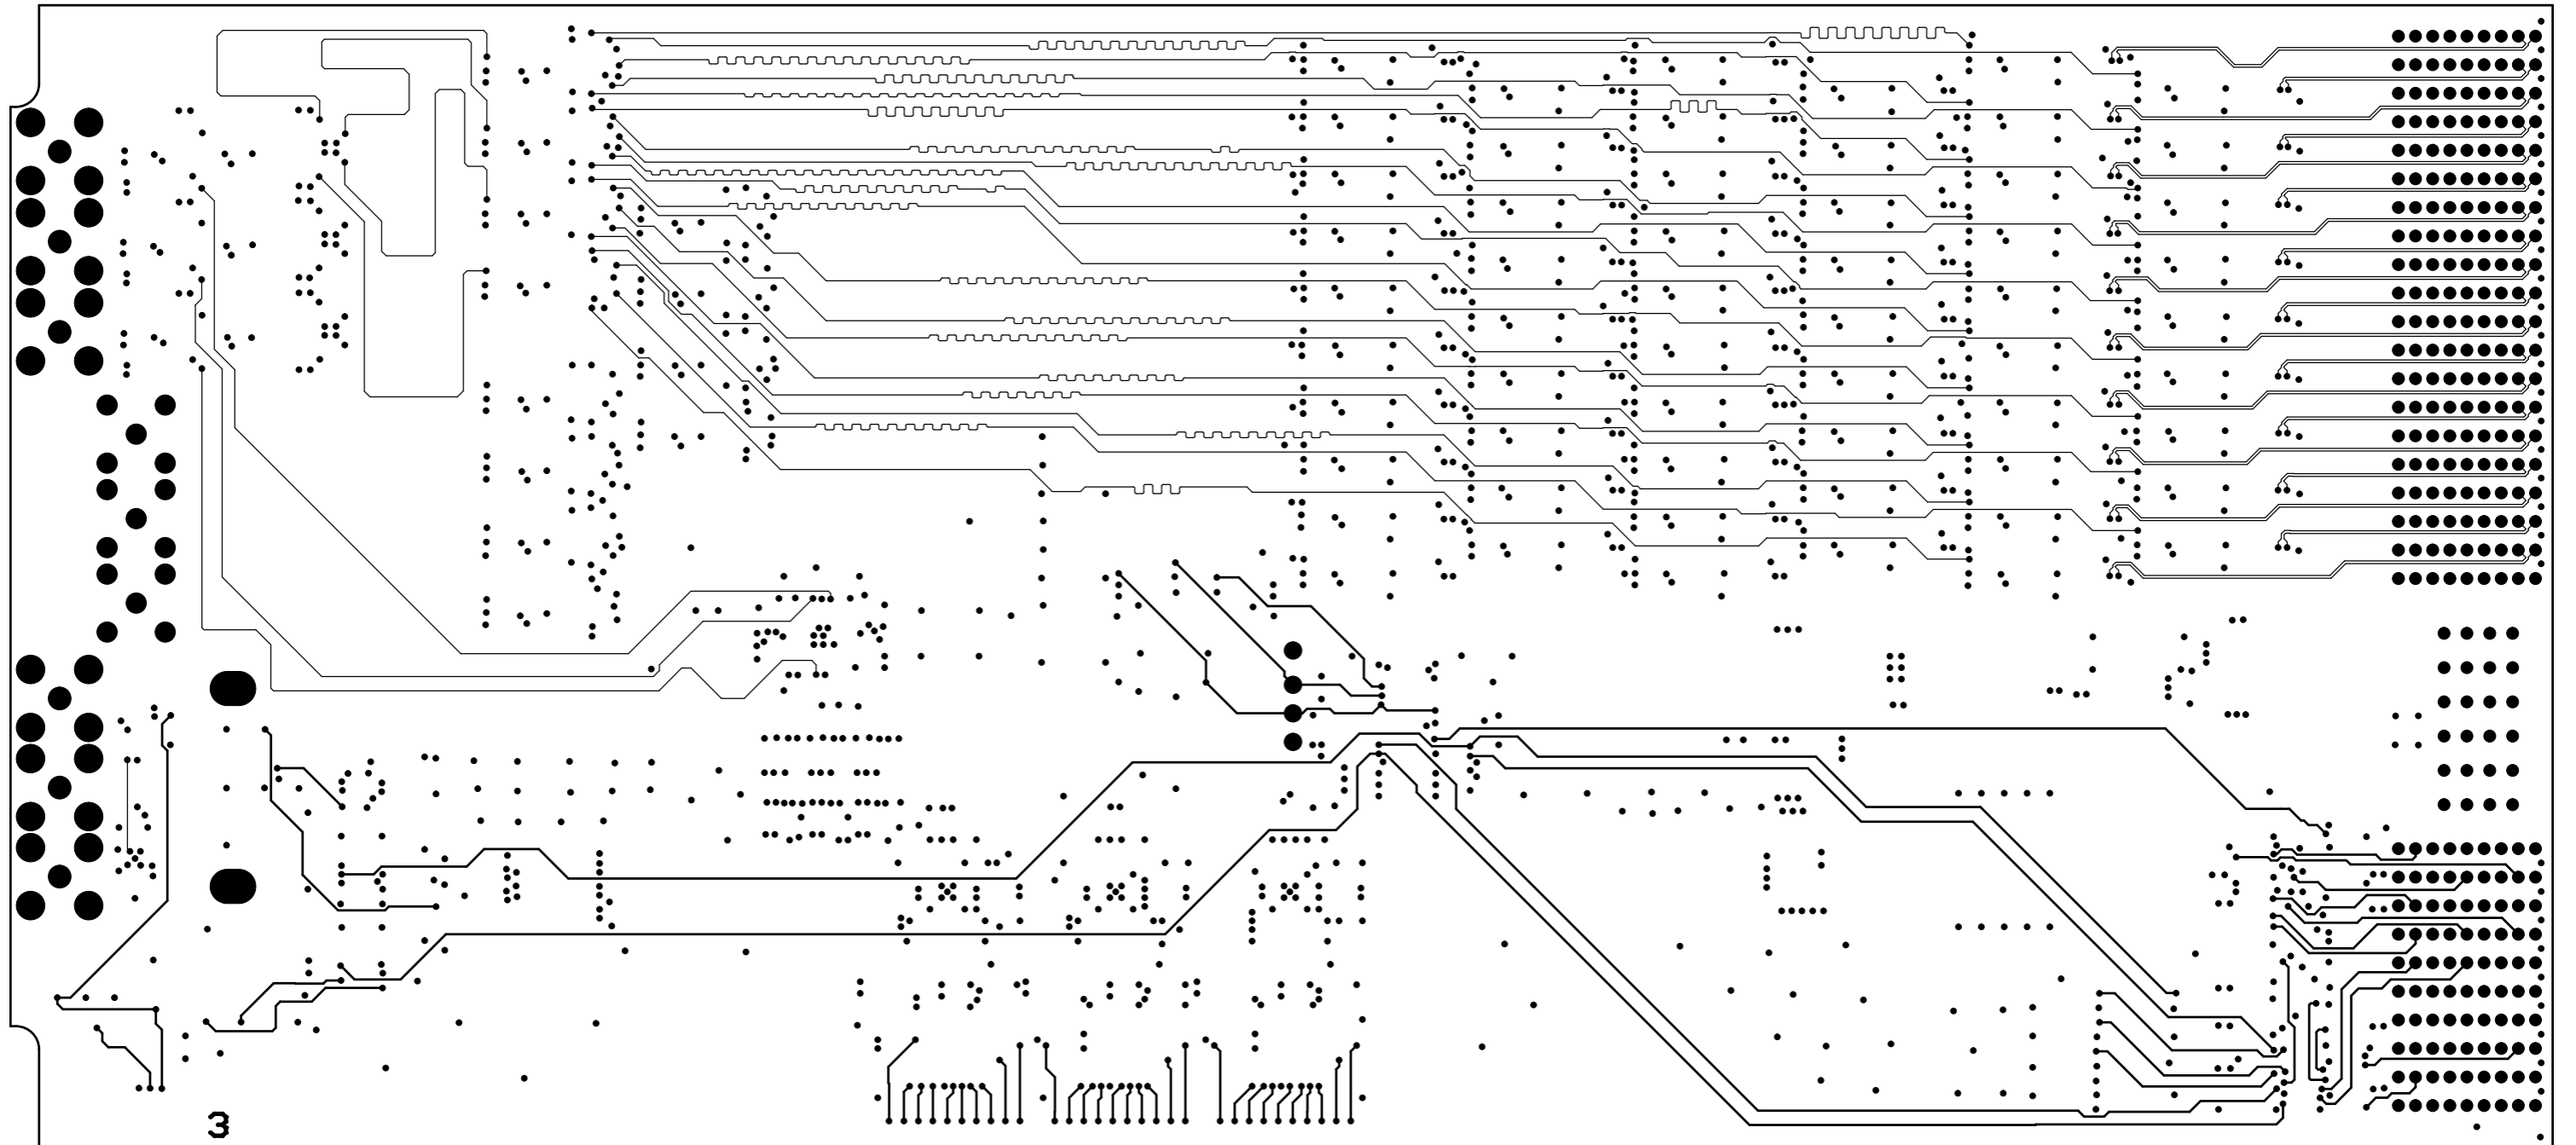

MAB13001 Sum-board v2.1

+

1

+

THRESHOLD

DIRECT LINES
 STRETCHED LINES
 A B C