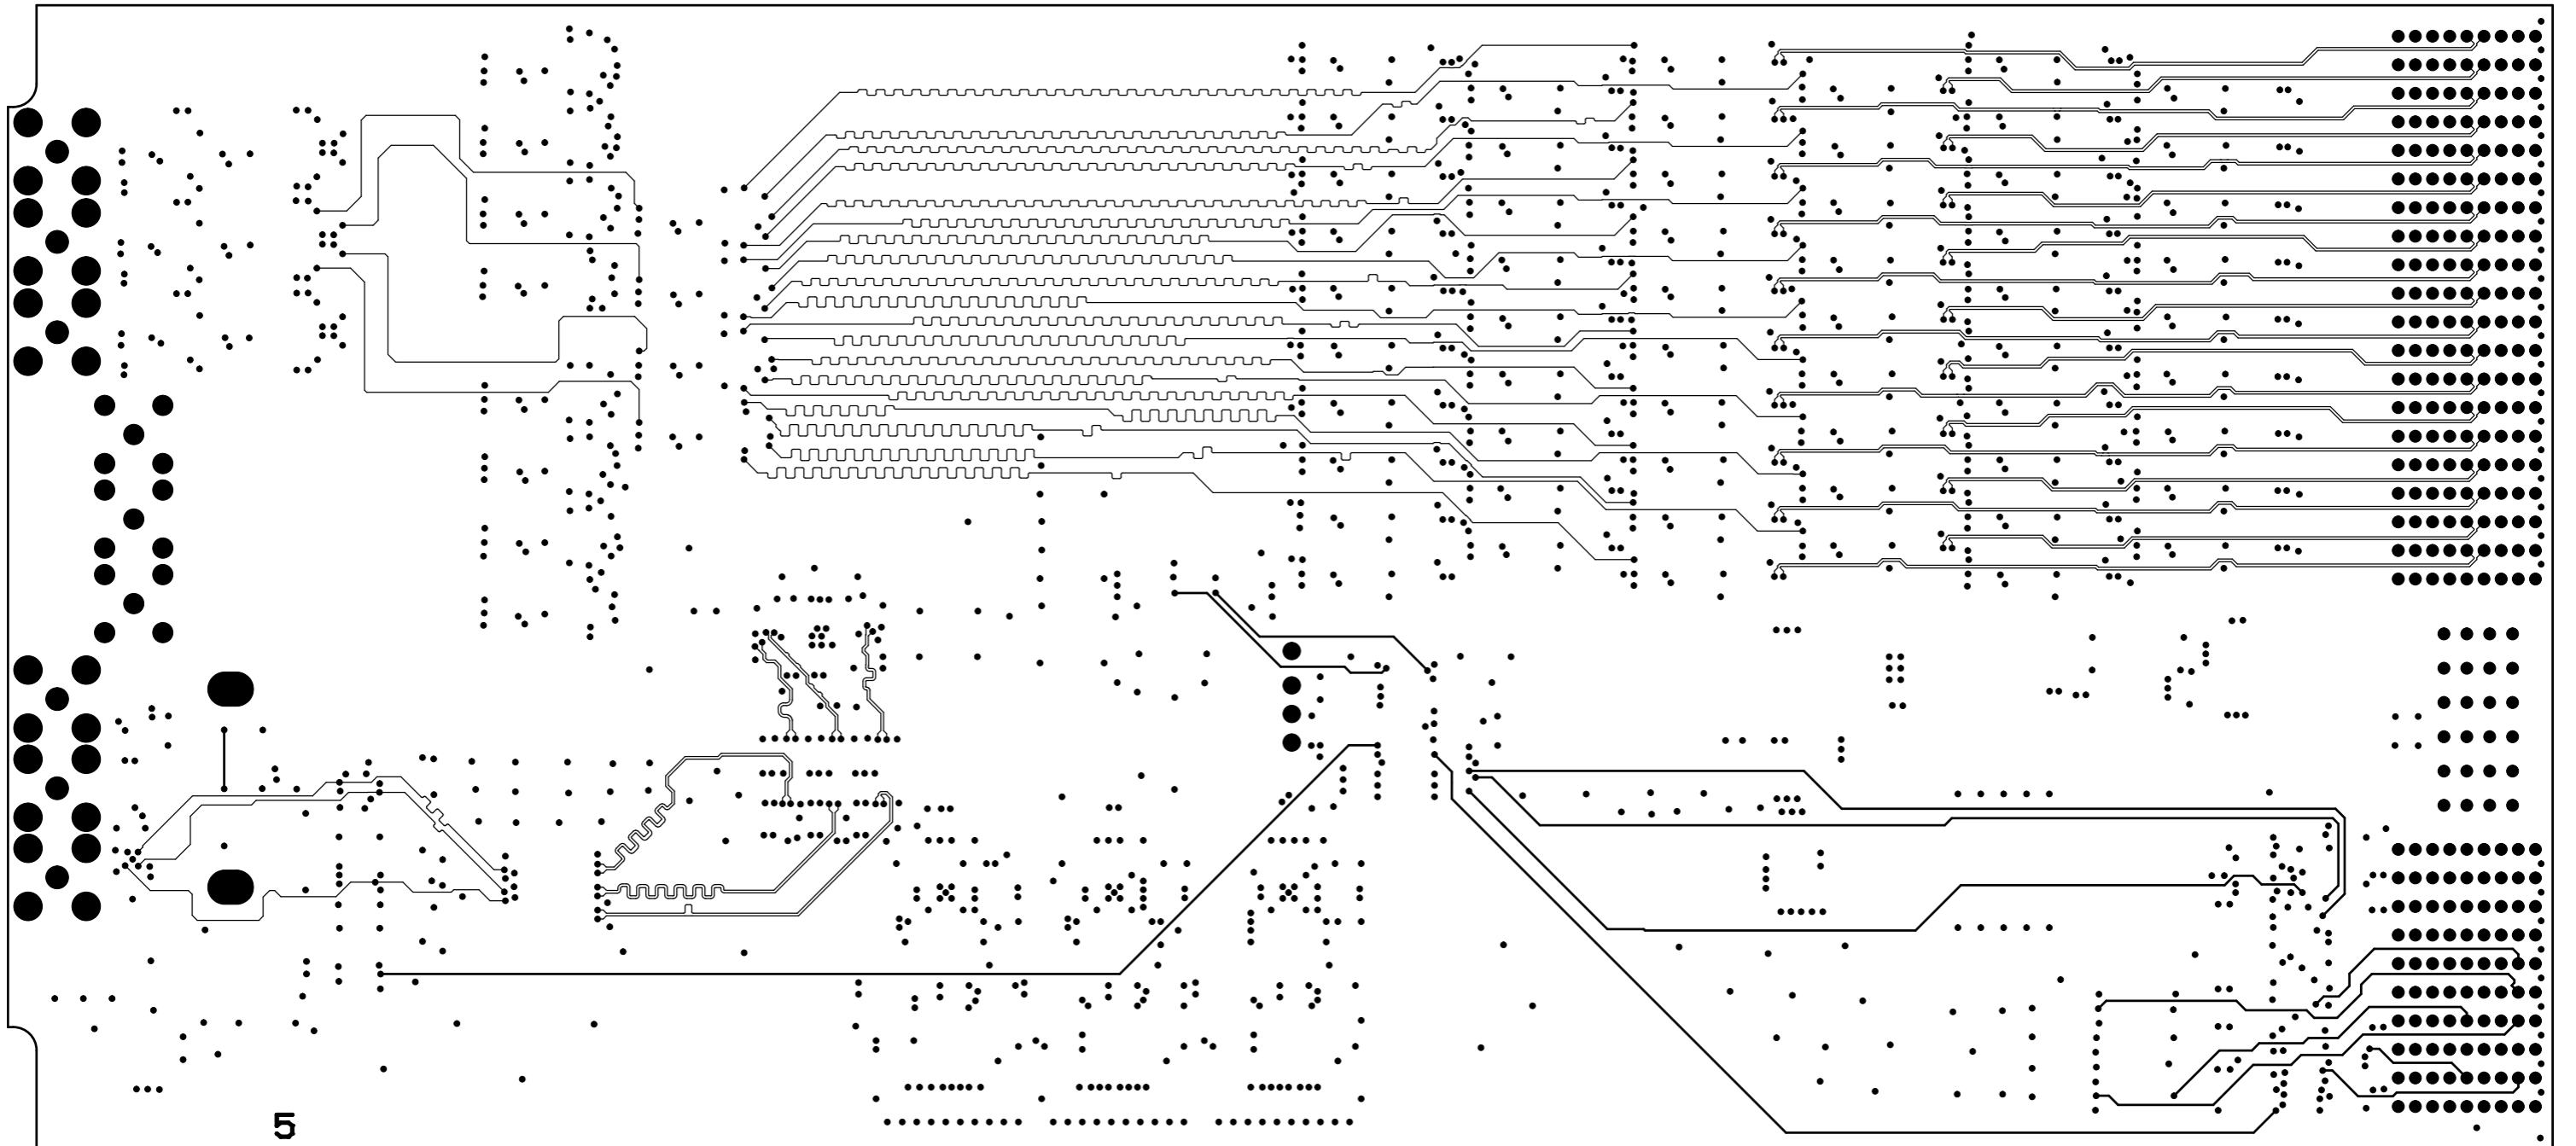

MAB13001 Sum-board v2.1

+

1

+

THRESHOLD

DIRECT LINES
 STRETCHED LINES
 A B C