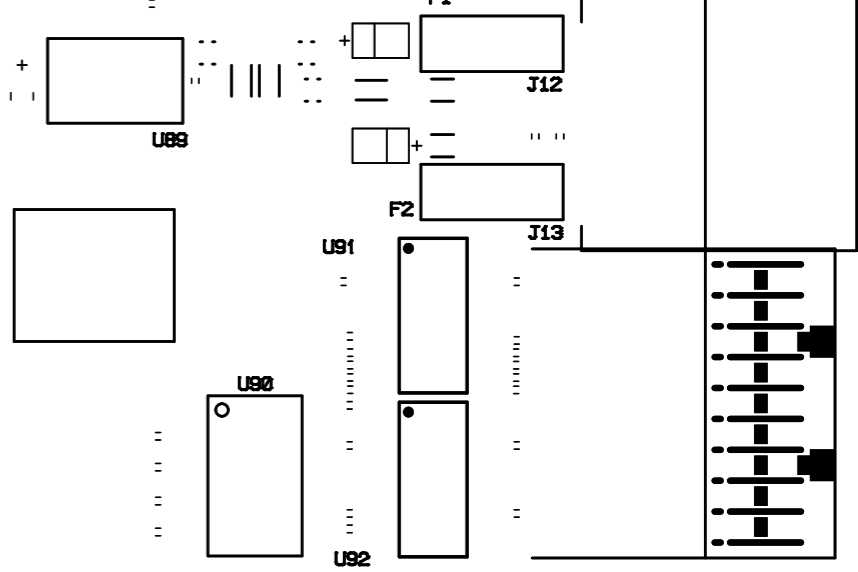

MAB13001 Sum-board v2.1

+

1

+

THRESHOLD

DIRECT LINES
 STRETCHED LINES
 A B C