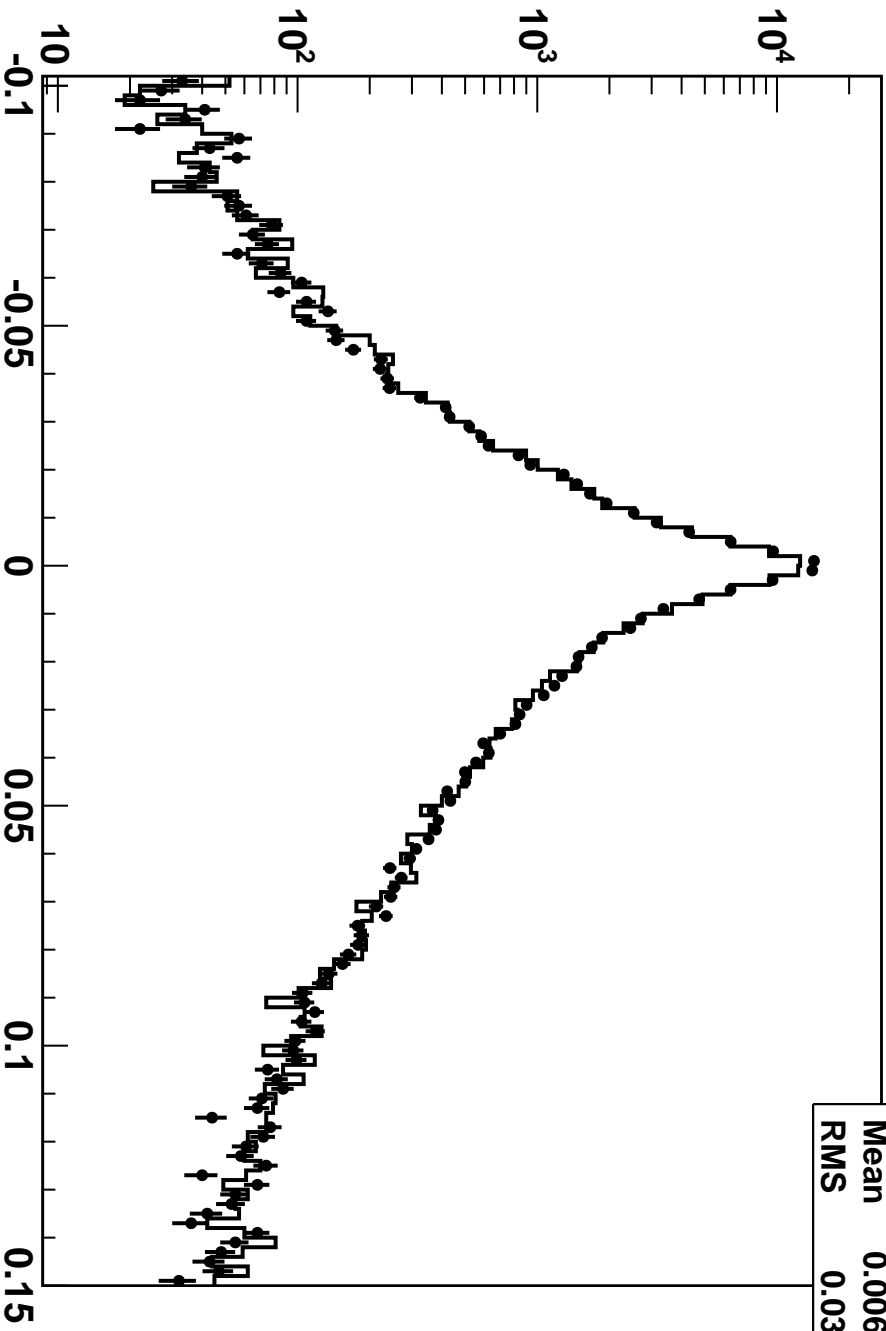

# signed impact parameter vs ptrel

simp20sc_py	
Entries	129148
Mean	0.006678
RMS	0.03333